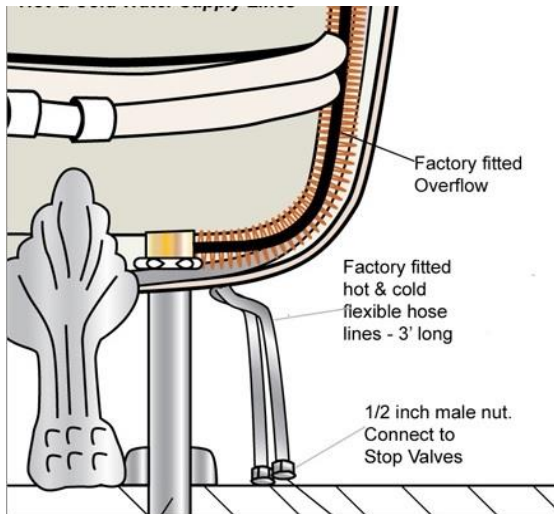

Twin Skin Acrylic Fiberglass Tubs (2 PCS)
Two Pc construction hides all equipment inside the tub!
wht only

Classic Jetted Twin Skin tubs

Freestanding Tub Master Price List

List Jan 2020

Tub Twin Skin tubs include faucet, drain
The Classic Jetted Tubs Include Faucet; Edwardian, Victorian, or Expressions

All tubs include Heater & LED Light

These water or air jetted tubs feature factory installed Faucets and drains for trouble free jobsite installation

Drain should be located directly under tub drain.

Flexible water supplies install near drain.